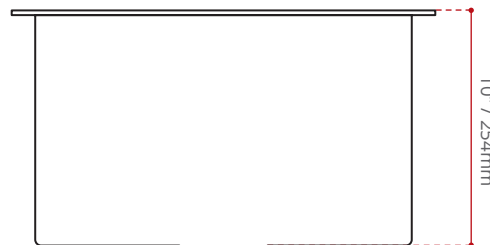

MINIMUM CABINET SIZE:

21" / 533mm

SINK GRID OPTIONS

BG4032
(NOT INCLUDED)

SHIPPING INFORMATION:

- **Length:** 19.6" / 500mm
- **Width:** 16.6" / 422mm
- **Height:** 13.1" / 335mm
- **Net Weight:** 6.4 kg / 14 lbs.
- **Gross Weight:** 9.4 kg / 20.7 lbs.

DISCLAIMER:
Measurements may vary $\pm \frac{1}{4}$ "
(Diagram Not to scale)