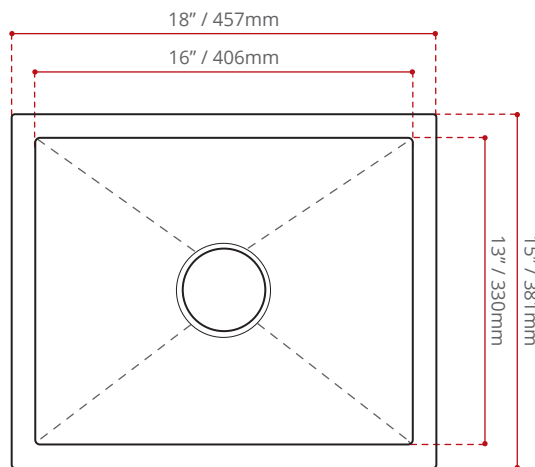

DESCRIPTION:

- Single bowl kitchen sink.
- 10° Radius .
- T-304 Stainless steel.
- **16 Gauge.**
- **Center Drain location.**
- Handcrafted from a panel of stainless steel.
- Drain groove design.
- StoneGuard undercoated over rubber pad.
- C/W Basket strainers included.
- Finish: Satin.
- Install: undermount

MINIMUM CABINET SIZE:

21" / 533mm

SINK GRID OPTIONS

BG4032
(NOT INCLUDED)

SHIPPING INFORMATION:

- **Length:** 19.6" / 500mm
- **Width:** 16.6" / 422mm
- **Height:** 13.1" / 335mm
- **Net Weight:** 6.4 kg / 14 lbs.
- **Gross Weight:** 9.4 kg / 20.7 lbs.

DISCLAIMER:
Measurements may vary $\pm \frac{1}{4}$ "
(Diagram Not to scale)